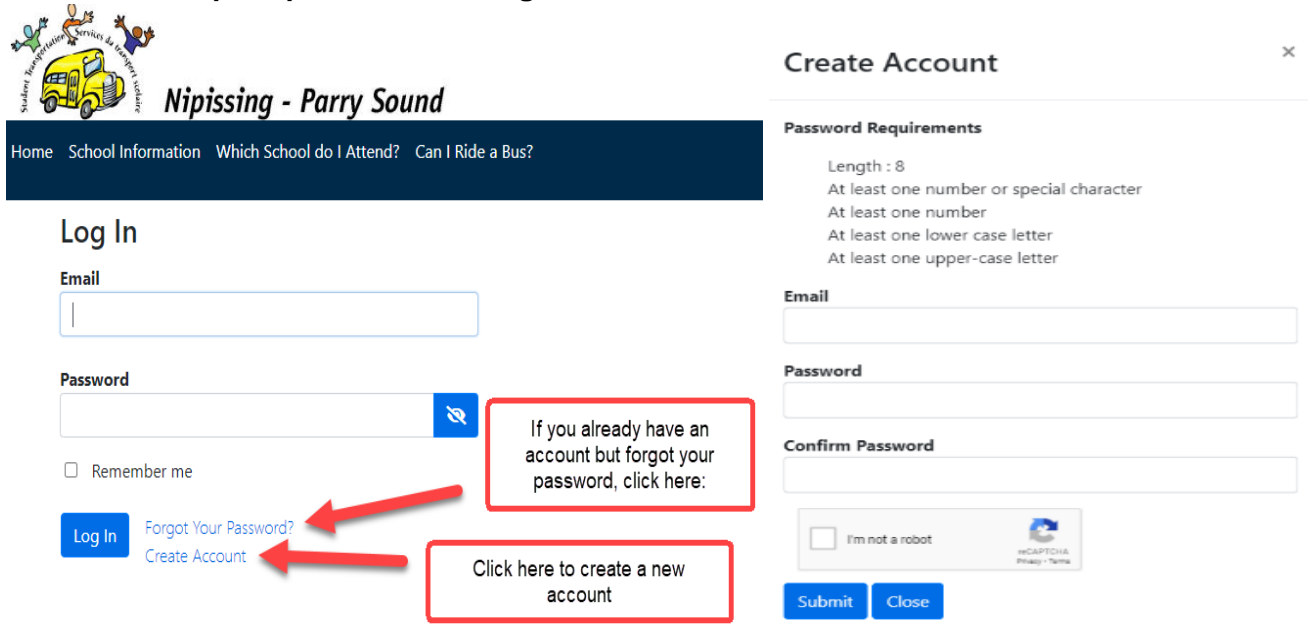

BUS PLANNER PARENT PORTAL WEB INSTRUCTIONS

1. Click the green BusPlanner Web icon at the left hand side of our home page.

2. Select Parent Portal.

3. Use your email and password to log in. If you do not have an account, select “Create Account” and follow the prompts to create a login.