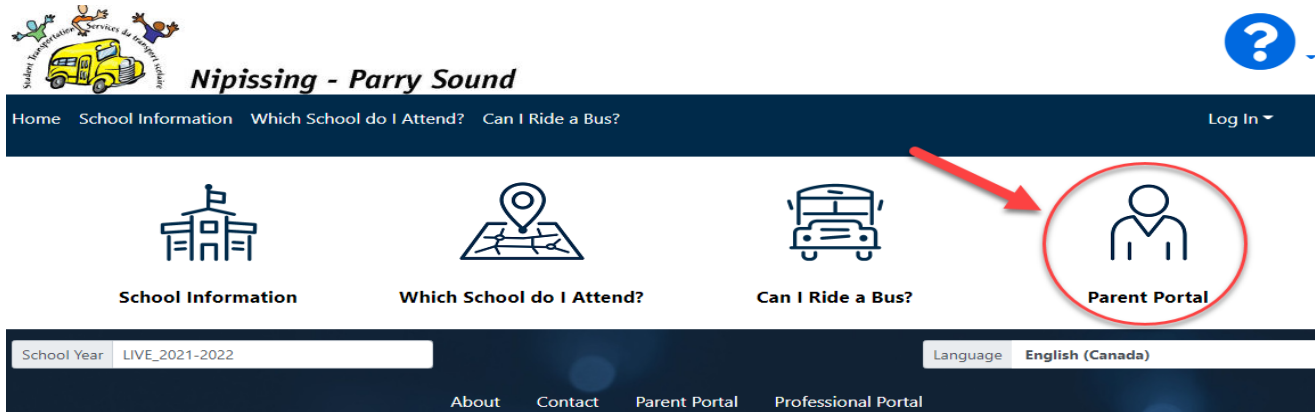

BUS PLANNER PARENT PORTAL WEB INSTRUCTIONS

1. Click the green BusPlanner Web icon at the left hand side of our home page.

2. Select Parent Portal.

3. Use your email and password to log in. If you do not have an account, select “Create Account” and follow the prompts to create a login.