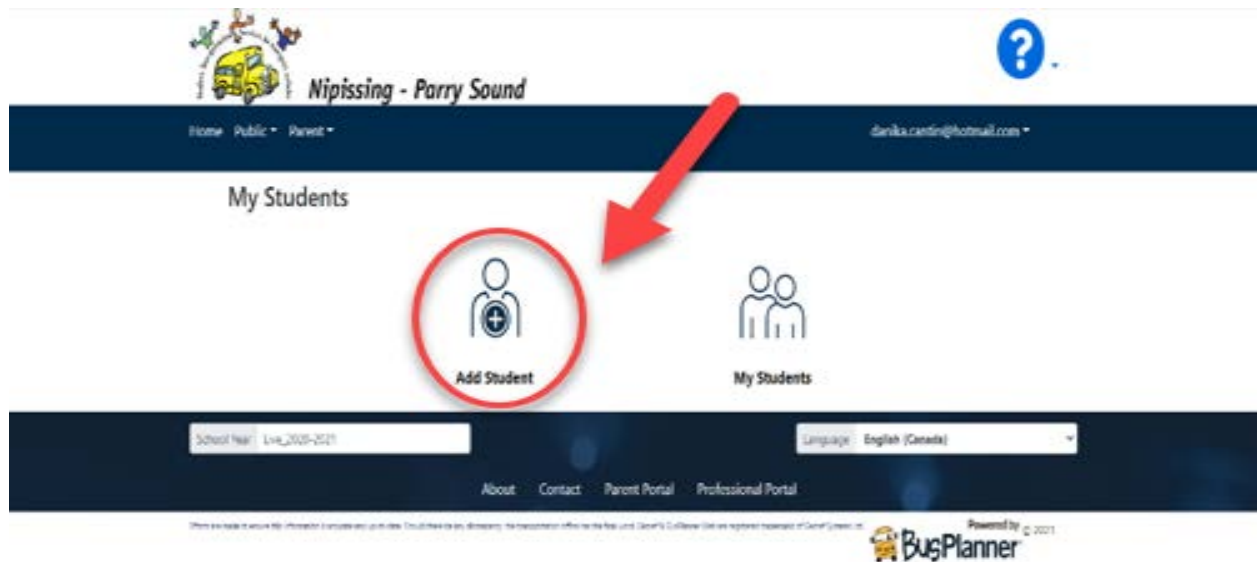

5. Select “Add Student”.

6. Add Student Information:

Add Student ×

Student ID **a)**

Street Number **b)**

School **c)**

Grade **d)**

Add Student **Close**

- a) your student OEN number – you will find this number on the student report card. If you do not have this number please reach out to your school and ask them for it (only include the 9 numbers with NO spaces and NO dashes)
- b) street number (do NOT include the street name, this box is for the house number only)
- c) school name
- d) grade - if your student is attending a specific program at their school please be sure to include the program code in your grade selection (Please see Program Codes for Grade Selection on page 3)

7. Repeat step 5 for every student in your care.

If this portal is not working for you, please contact us at 705-472-8840.